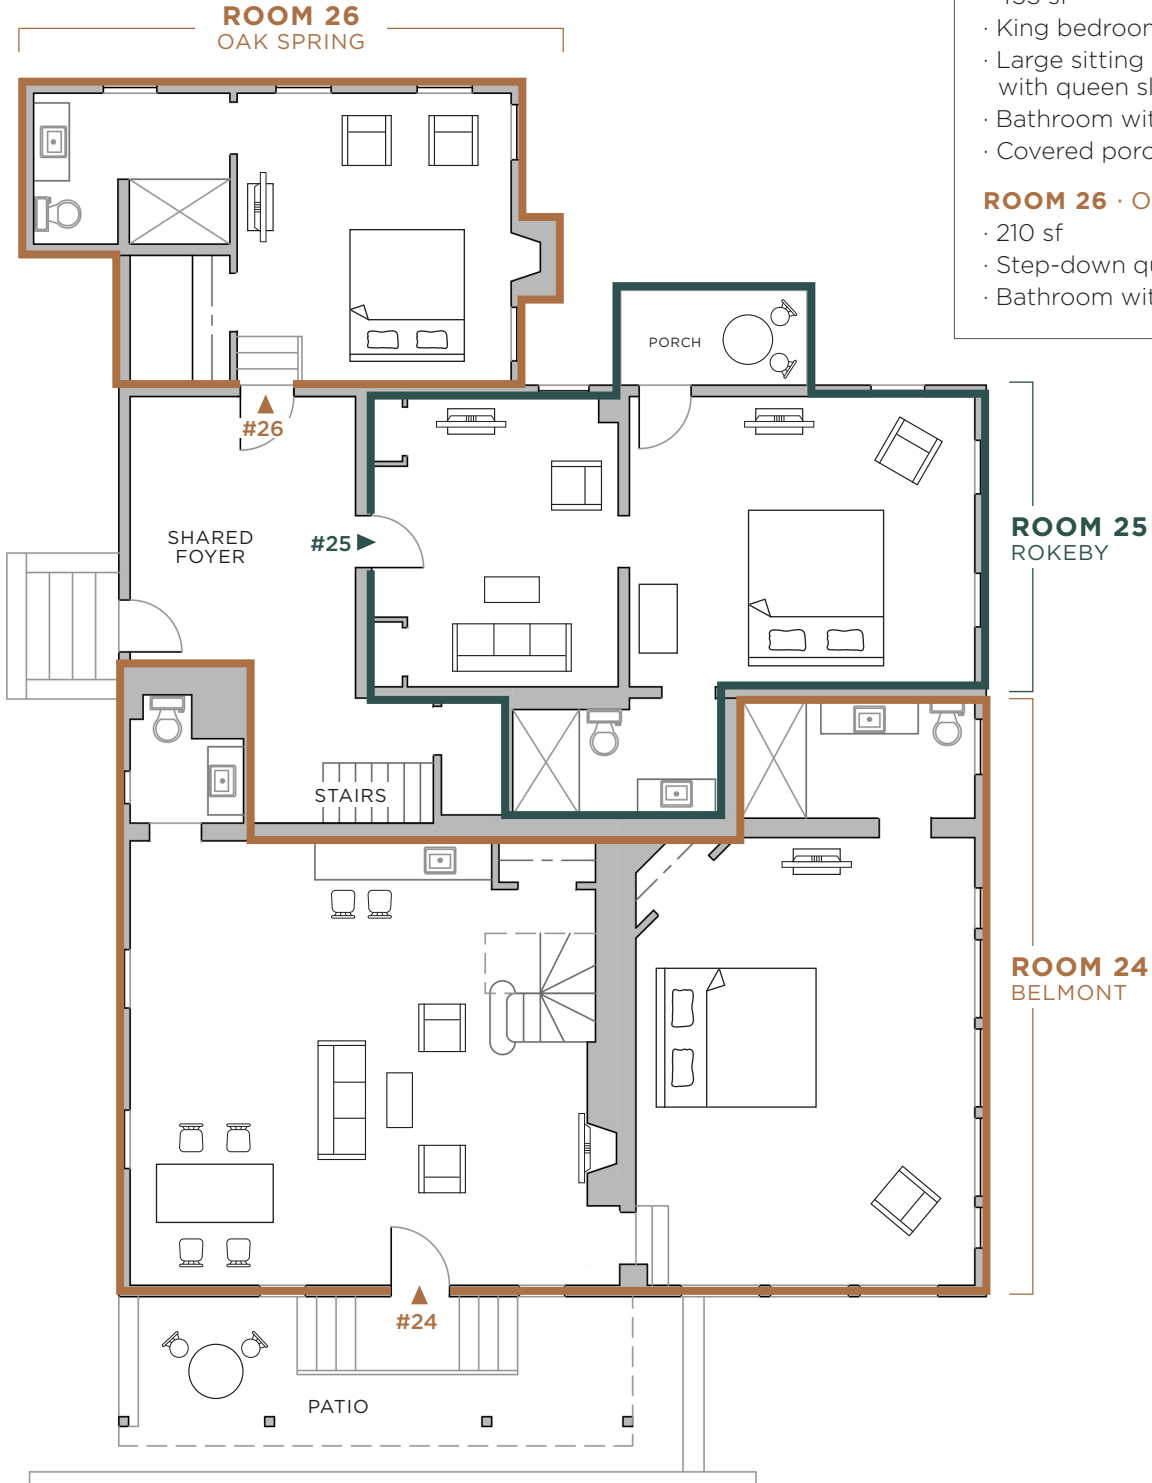

THE RED FOX INN & TAVERN

THE STRAY FOX FIRST FLOOR

ROOM 24 · BELMONT

- 943 sf
- King bedroom overlooking courtyard gardens
- Bathroom with deluxe walk-in rain shower
- Spacious living room with wet bar, powder room, sitting area and queen sleeper sofa
- Covered private patio
- Can be adjoined to Room 30

ROOM 25 · ROKEBY

- 453 sf
- King bedroom
- Large sitting room with queen sleeper sofa
- Bathroom with deluxe walk-in rain shower
- Covered porch

ROOM 26 · OAK SPRING

- 210 sf
- Step-down queen bedroom
- Bathroom with deluxe walk-in rain shower

THE RED FOX INN & TAVERN

THE STRAY FOX SECOND FLOOR

ROOM 29 · HUNTLAND

- 270 sf
- Queen bedroom
- Spacious combination dressing room with soaking tub and deluxe walk-in shower

ROOM 30 · SARATOGA

- 295 sf
- Queen bedroom
- Sitting room with beverage station
- Bathroom with deluxe walk-in shower
- Authentically low ceilings
- Can connect to Room 24